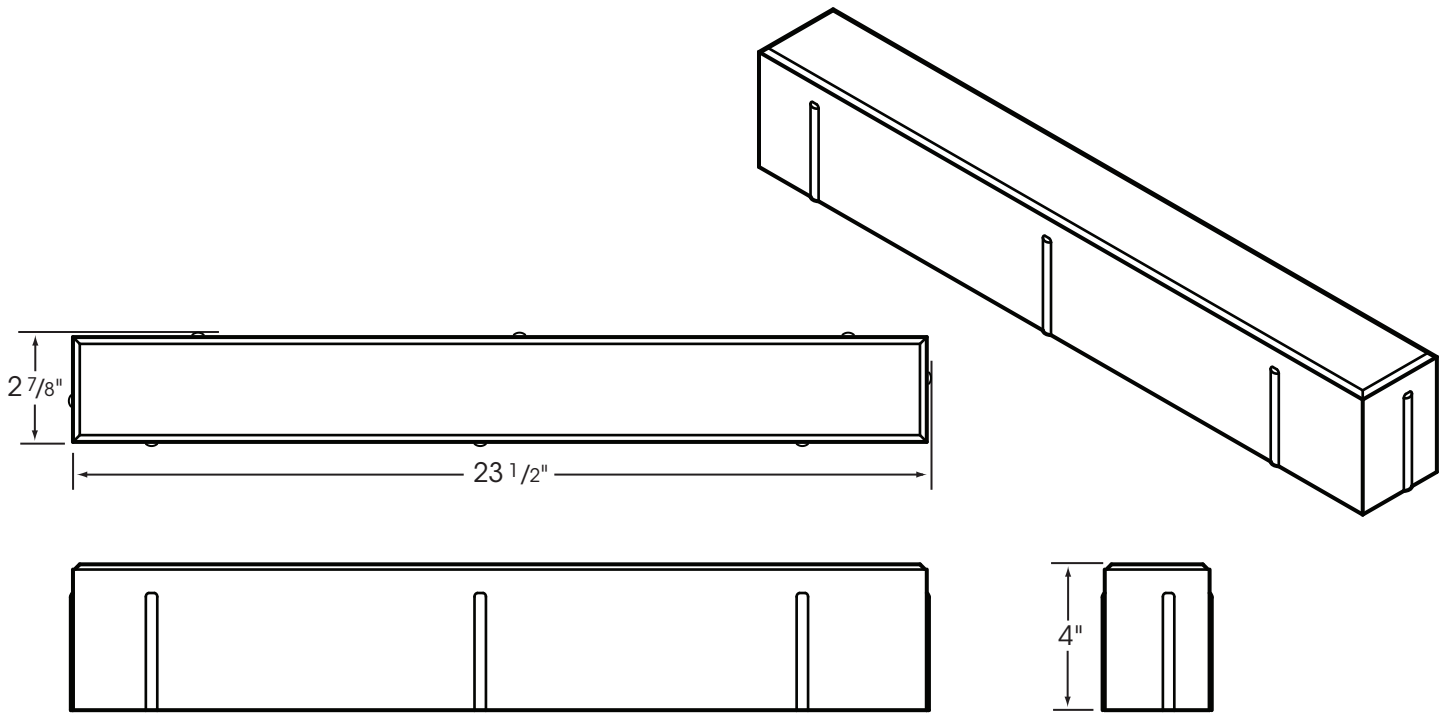

PLANKSTONE® PREST® BRICK

2 7/8" x 23 1/2" x 4"

PlankStone® is also available in 17 5/8" and 8 13/16" lengths.

2 7/8" x 17 5/8" x 4"

2 7/8" x 8 13/16" x 4"

Please Note: Sizes shown are nominal. Products are made to fit metric modules.
Overall dimensions include one spacer.
PlankStone® is suggested for pedestrian use only.