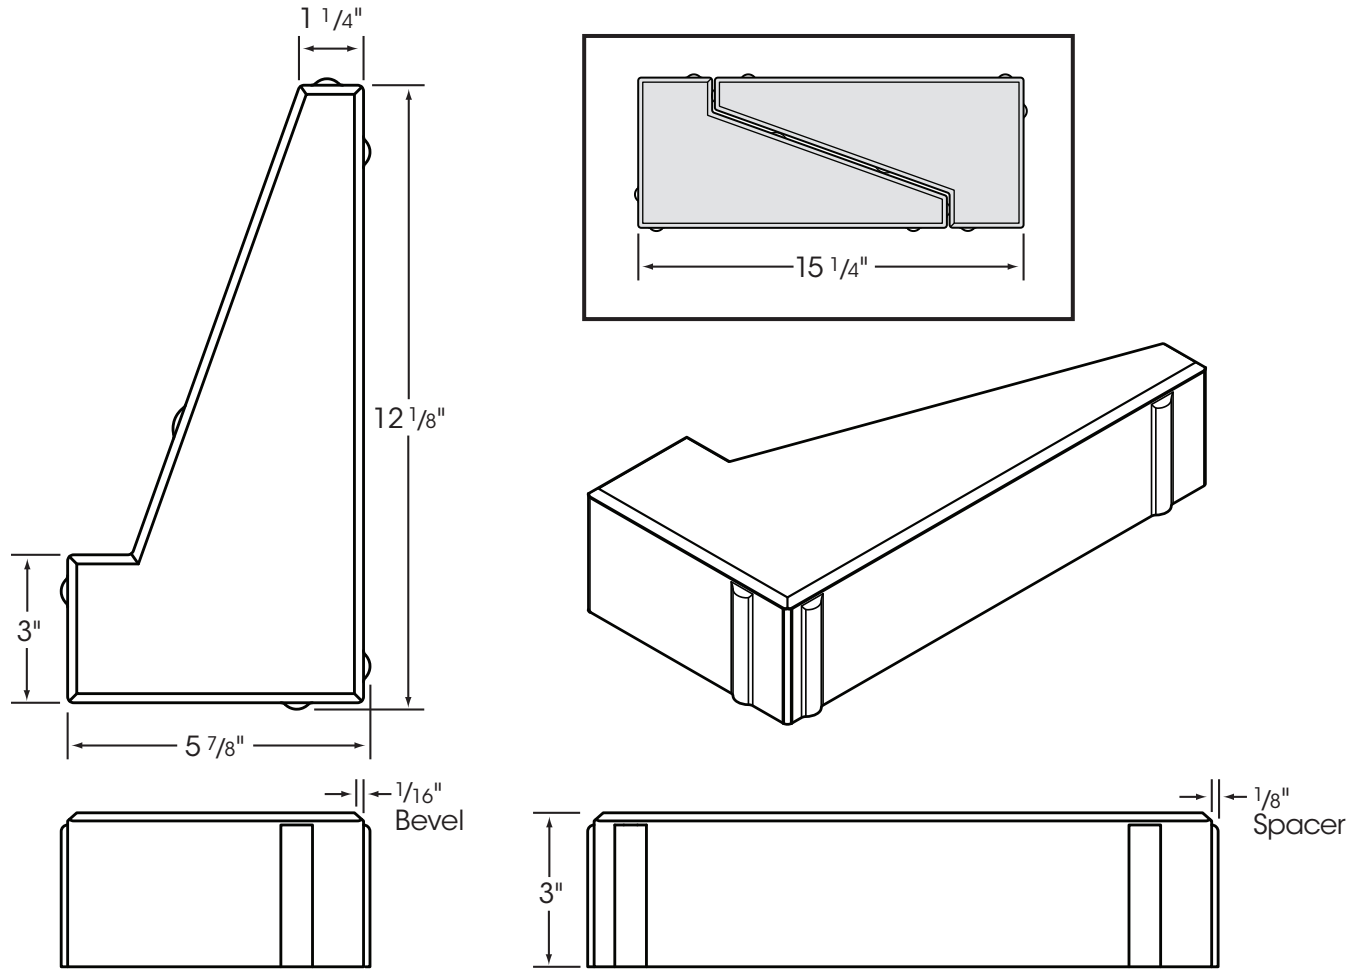

HAMPSHIRE™ PREST® BRICK

Hampshire™

15 1/4" overall length

Hampshire™ is a two-piece system with an overall length of 15 1/4".

Sizes shown are nominal. Products are made to fit metric modules.
Overall dimensions include one spacer.