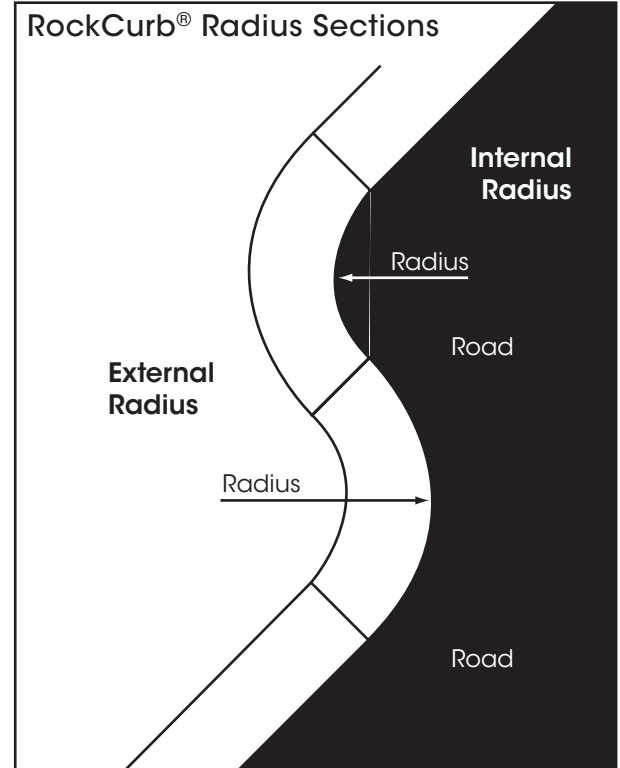

HANOVER® ROCKCURB® Radius and Profiles

12" RockCurb® Radius Section Lengths – battered profile only

radius type	3'	5'	6'	8'	10'	15'	20'	30'
external		x			x	x	x	x

The 12" section is available in the Battered Edge only and a limited number of external radii.

18" RockCurb® Radius Section Lengths – battered or bullnose profile

radius type	3'	5'	6'	8'	10'	15'	20'	30'
external	x		x	x	x	x	x	x
internal			x			x	x	x

Stocked Color : Limestone Gray

RockCurb® Radius Sections can be used when the installation incorporates curves. Gentle arches or circles can be accommodated by using a combination of radii and straight sections. The 18" curb is available in both an angled Battered Edge and a rounded Bullnose Edge profile. A complete selection of radii is available so that almost any municipal requirement can be met. The 12" curb is available in the Battered Edge profile only and a limited number of outside radii. The stocked color is Limestone Gray. Custom aggregate blending is possible when quantities permit.