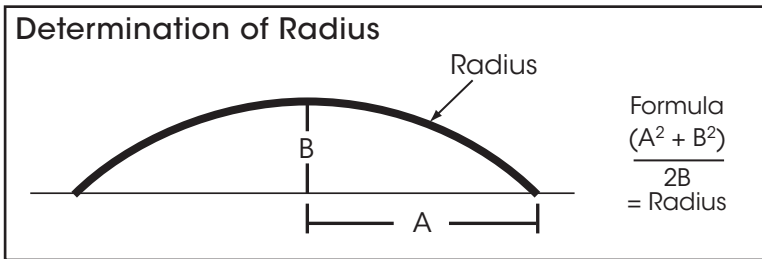

HANOVER® ROCKCURB® Radius and Profiles

12" RockCurb® Radius Section Lengths – battered profile only

radius type	3'	5'	6'	8'	10'	15'	20'	30'
external		x			x	x	x	x

The 12" section is available in the Battered Edge only and a limited number of external radii.

18" RockCurb® Radius Section Lengths – battered or bullnose profile

radius type	3'	5'	6'	8'	10'	15'	20'	30'
external	x		x	x	x	x	x	x
internal			x			x	x	x

Stocked Color : Limestone Gray

RockCurb® Radius Sections can be used when the installation incorporates curves. Gentle arches or circles can be accommodated by using a combination of radii and straight sections. The 18" curb is available in both an angled Battered Edge and a rounded Bullnose Edge profile. A complete selection of radii is available so that almost any municipal requirement can be met. The 12" curb is available in the Battered Edge profile only and a limited number of outside radii. The stocked color is Limestone Gray. Custom aggregate blending is possible when quantities permit.