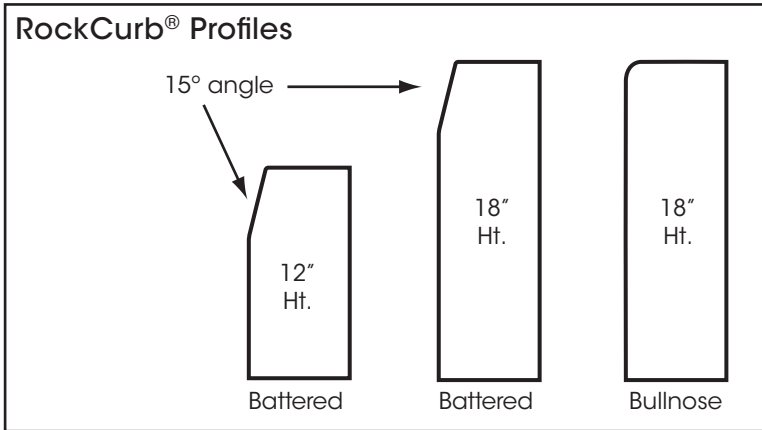

HANOVER® ROCKCURB® Radius and Profiles

12" RockCurb® Radius Section Lengths – battered profile only

radius type	3'	5'	6'	8'	10'	15'	20'	30'
external		x			x	x	x	x

The 12" section is available in the Battered Edge only and a limited number of external radii.

18" RockCurb® Radius Section Lengths – battered or bullnose profile

radius type	3'	5'	6'	8'	10'	15'	20'	30'
external	x		x	x	x	x	x	x
internal			x			x	x	x

Stocked Color : Limestone Gray

RockCurb® Radius Sections can be used when the installation incorporates curves. Gentle arches or circles can be accommodated by using a combination of radii and straight sections. The 18" curb is available in both an angled Battered Edge and a rounded Bullnose Edge profile. A complete selection of radii is available so that almost any municipal requirement can be met. The 12" curb is available in the Battered Edge profile only and a limited number of outside radii. The stocked color is Limestone Gray. Custom aggregate blending is possible when quantities permit.