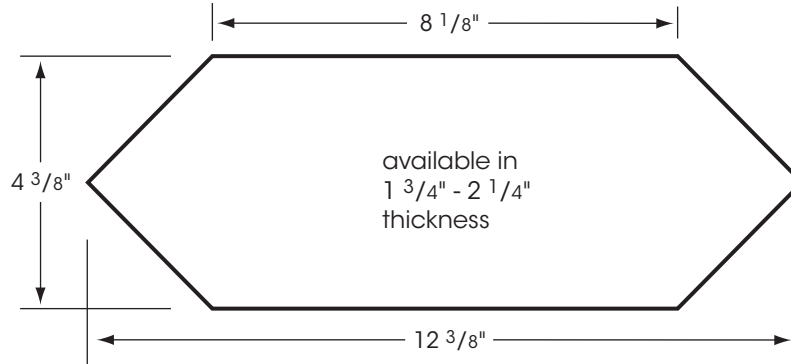

HANOVER[®]

Asphalt Elongated Hexagonal

Please Note: The Asphalt Elongated Hexagonal can be used alone or in combination with the Asphalt 6" x 6" and/or 8" x 8".

Sizes shown are nominal.

HANOVER[®]
Architectural Products
5000 Hanover Road, Hanover, PA 17331
717.637.0500 fax 717.637.7145
www.hanoverpavers.com