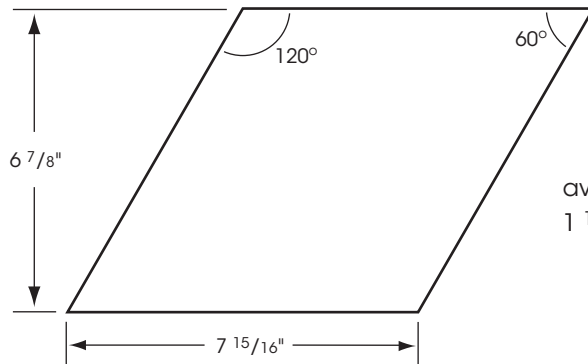

HANOVER[®] Asphalt 3D Diamond

available in
1 1/2" - 3" thickness

Please Note: The Asphalt 3D Diamond can be used alone or in combination with the Asphalt 8" x 8".

HANOVER[®]
Architectural Products
5000 Hanover Road, Hanover, PA 17331
717.637.0500 fax 717.637.7145
www.hanoverpavers.com