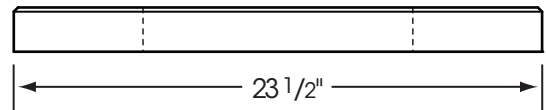

# HANOVER® DRAINAGE PAVER

23<sup>1</sup>/<sub>2</sub>" x 23<sup>1</sup>/<sub>2</sub>" Paver with holes

Please Note: Sizes shown are nominal.  
Products are made to fit metric modules.

**HANOVER®**  
Architectural Products  
5000 Hanover Road, Hanover, PA 17331  
717.637.0500 fax 717.637.7145  
www.hanoverpavers.com

# HANOVER® DRAINAGE PAVER

23<sup>1</sup>/<sub>2</sub>" x 23<sup>1</sup>/<sub>2</sub>" Paver with <sup>1</sup>/<sub>4</sub>" slots

Please Note: Sizes shown are nominal.  
Products are made to fit metric modules.