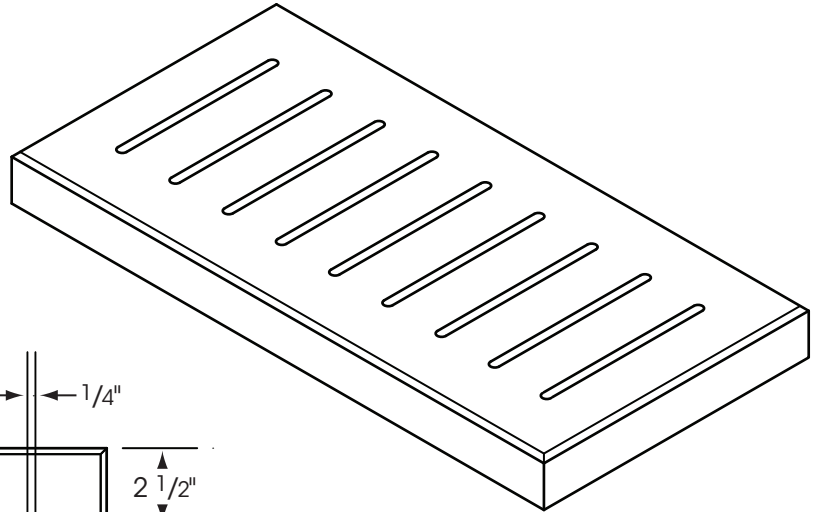

# HANOVER® DRAINAGE PAVER

23<sup>1</sup>/<sub>2</sub>" x 23<sup>1</sup>/<sub>2</sub>" Paver with <sup>1</sup>/<sub>4</sub>" slots

Please Note: Sizes shown are nominal.  
Products are made to fit metric modules.

# HANOVER<sup>®</sup> DRAINAGE PAVER

11<sup>3</sup>/<sub>4</sub>" x 23<sup>1</sup>/<sub>2</sub>" Paver with 1/4" slots

Please Note: Sizes shown are nominal.  
Products are made to fit metric modules.

**HANOVER<sup>®</sup>**