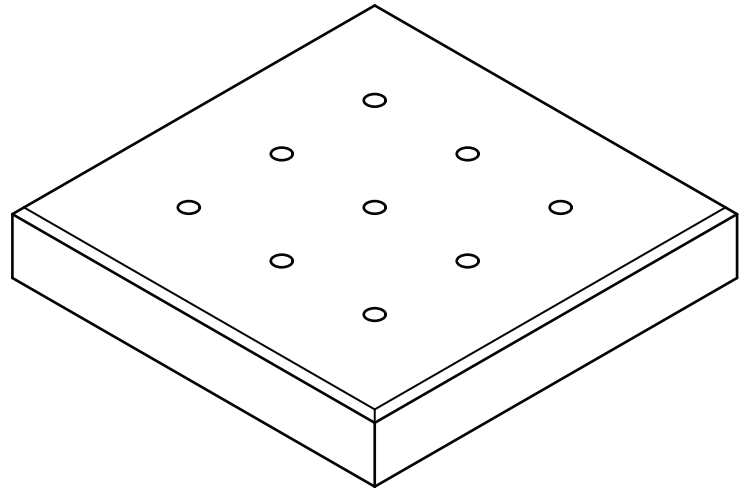

HANOVER® DRAINAGE PAVER

11³/₄" x 11³/₄" Paver with holes

Please Note: Sizes shown are nominal.
Products are made to fit metric modules.

HANOVER®
Architectural Products
5000 Hanover Road, Hanover, PA 17331
717.637.0500 fax 717.637.7145
www.hanoverpavers.com