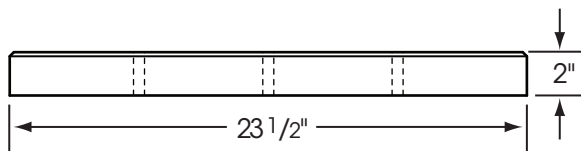

# HANOVER® DRAINAGE PAVER

23<sup>1</sup>/<sub>2</sub>" x 23<sup>1</sup>/<sub>2</sub>" Paver with holes

Please Note: Sizes shown are nominal.  
Products are made to fit metric modules.

**HANOVER®**  
Architectural Products  
5000 Hanover Road, Hanover, PA 17331  
717.637.0500 fax 717.637.7145  
www.hanoverpavers.com

# HANOVER® DRAINAGE PAVER

23<sup>1</sup>/<sub>2</sub>" x 23<sup>1</sup>/<sub>2</sub>" Paver with <sup>1</sup>/<sub>4</sub>" slots

Please Note: Sizes shown are nominal.  
Products are made to fit metric modules.

# HANOVER<sup>®</sup> DRAINAGE PAVER

11<sup>3</sup>/<sub>4</sub>" x 23<sup>1</sup>/<sub>2</sub>" Paver with 1/4" slots

Please Note: Sizes shown are nominal.  
Products are made to fit metric modules.

**HANOVER<sup>®</sup>**