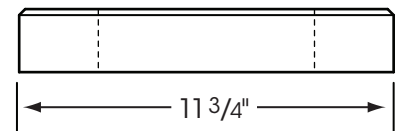

# HANOVER® DRAINAGE PAVER

23<sup>1</sup>/<sub>2</sub>" x 23<sup>1</sup>/<sub>2</sub>" Paver with <sup>1</sup>/<sub>4</sub>" slots

Please Note: Sizes shown are nominal.  
Products are made to fit metric modules.

# HANOVER<sup>®</sup> DRAINAGE PAVER

11<sup>3</sup>/<sub>4</sub>" x 23<sup>1</sup>/<sub>2</sub>" Paver with 1/4" slots

Please Note: Sizes shown are nominal.  
Products are made to fit metric modules.

**HANOVER<sup>®</sup>**