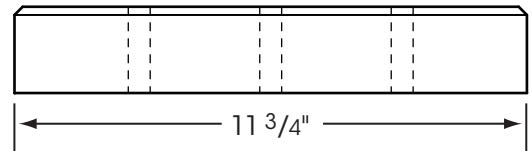

# HANOVER<sup>®</sup> DRAINAGE PAVER

11<sup>3</sup>/<sub>4</sub>" x 23<sup>1</sup>/<sub>2</sub>" Paver with 1/4" slots

Please Note: Sizes shown are nominal.  
Products are made to fit metric modules.

**HANOVER<sup>®</sup>**

# HANOVER® DRAINAGE PAVER

11<sup>3</sup>/<sub>4</sub>" x 11<sup>3</sup>/<sub>4</sub>" Paver with holes

Please Note: Sizes shown are nominal.  
Products are made to fit metric modules.

**HANOVER®**  
Architectural Products  
5000 Hanover Road, Hanover, PA 17331  
717.637.0500 fax 717.637.7145  
www.hanoverpavers.com