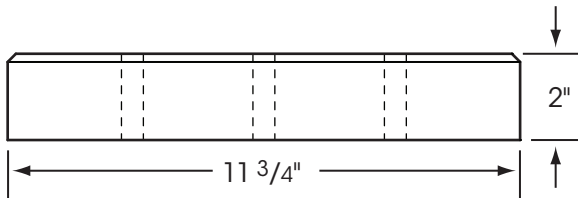

# HANOVER<sup>®</sup> DRAINAGE PAVER

11<sup>3</sup>/<sub>4</sub>" x 23<sup>1</sup>/<sub>2</sub>" Paver with 1/4" slots

Please Note: Sizes shown are nominal.  
Products are made to fit metric modules.

**HANOVER<sup>®</sup>**

# HANOVER® DRAINAGE PAVER

11<sup>3</sup>/<sub>4</sub>" x 11<sup>3</sup>/<sub>4</sub>" Paver with holes

Please Note: Sizes shown are nominal.  
Products are made to fit metric modules.

**HANOVER®**  
Architectural Products  
5000 Hanover Road, Hanover, PA 17331  
717.637.0500 fax 717.637.7145  
www.hanoverpavers.com