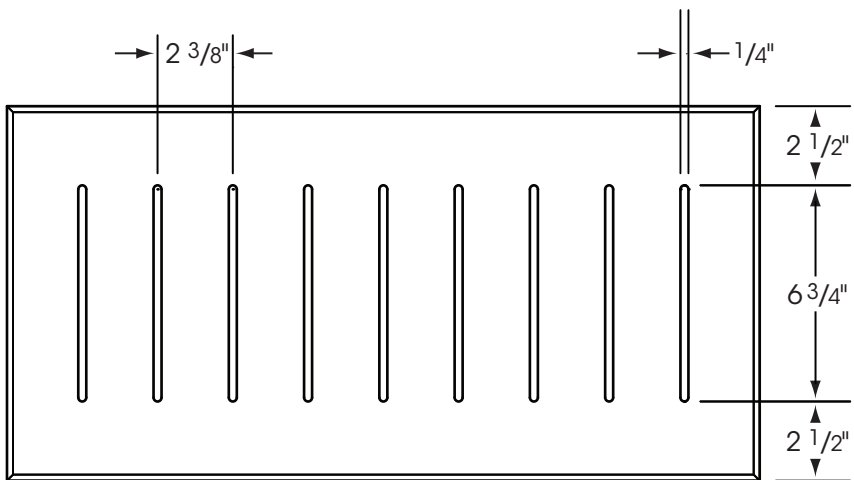

# HANOVER<sup>®</sup> DRAINAGE PAVER

11<sup>3</sup>/<sub>4</sub>" x 23<sup>1</sup>/<sub>2</sub>" Paver with 1/4" slots

Please Note: Sizes shown are nominal.  
Products are made to fit metric modules.

**HANOVER<sup>®</sup>**