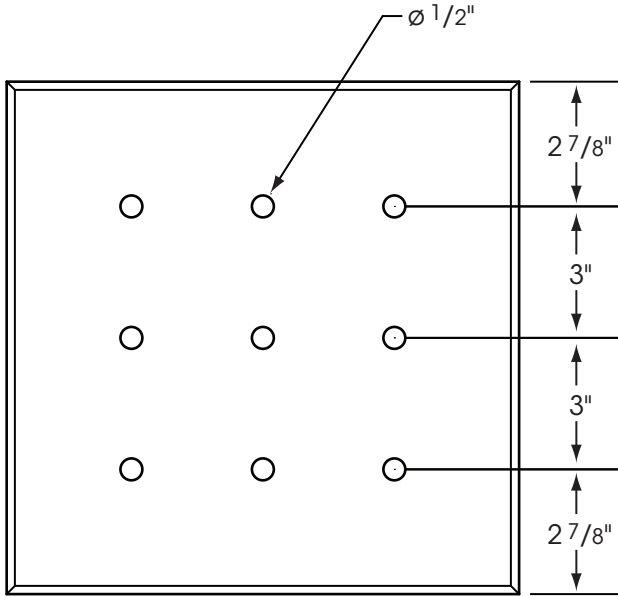

HANOVER® DRAINAGE PAVER

11³/₄" x 11³/₄" Paver with holes

Please Note: Sizes shown are nominal.
Products are made to fit metric modules.

HANOVER®
Architectural Products
5000 Hanover Road, Hanover, PA 17331
717.637.0500 fax 717.637.7145
www.hanoverpavers.com