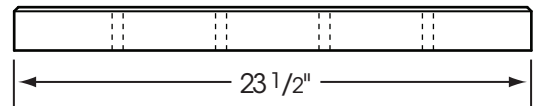

# HANOVER® DRAINAGE PAVER

23<sup>1</sup>/<sub>2</sub>" x 23<sup>1</sup>/<sub>2</sub>" Paver with holes

Please Note: Sizes shown are nominal.  
Products are made to fit metric modules.

**HANOVER®**  
Architectural Products  
5000 Hanover Road, Hanover, PA 17331  
717.637.0500 fax 717.637.7145  
www.hanoverpavers.com

# HANOVER® DRAINAGE PAVER

23<sup>1</sup>/<sub>2</sub>" x 23<sup>1</sup>/<sub>2</sub>" Paver with <sup>1</sup>/<sub>4</sub>" slots

Please Note: Sizes shown are nominal.  
Products are made to fit metric modules.