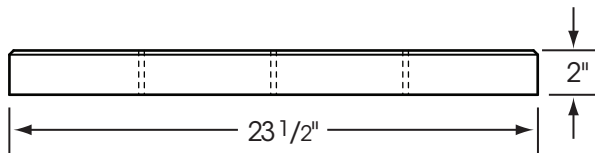

# HANOVER® DRAINAGE PAVER

23<sup>1</sup>/<sub>2</sub>" x 23<sup>1</sup>/<sub>2</sub>" Paver with holes

Please Note: Sizes shown are nominal.  
Products are made to fit metric modules.

**HANOVER®**  
Architectural Products  
5000 Hanover Road, Hanover, PA 17331  
717.637.0500 fax 717.637.7145  
www.hanoverpavers.com

# HANOVER® DRAINAGE PAVER

23<sup>1</sup>/<sub>2</sub>" x 23<sup>1</sup>/<sub>2</sub>" Paver with <sup>1</sup>/<sub>4</sub>" slots

Please Note: Sizes shown are nominal.  
Products are made to fit metric modules.

# HANOVER<sup>®</sup> DRAINAGE PAVER

11<sup>3</sup>/<sub>4</sub>" x 23<sup>1</sup>/<sub>2</sub>" Paver with 1/4" slots

Please Note: Sizes shown are nominal.  
Products are made to fit metric modules.

**HANOVER<sup>®</sup>**