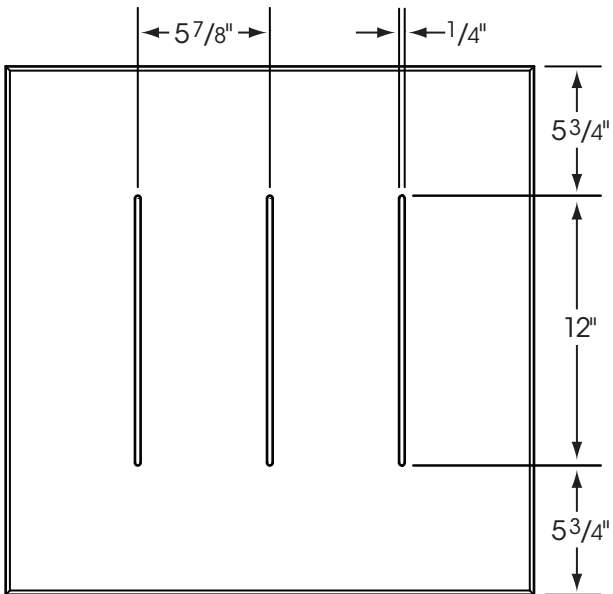

# HANOVER® DRAINAGE PAVER

23<sup>1</sup>/<sub>2</sub>" x 23<sup>1</sup>/<sub>2</sub>" Paver with holes

Please Note: Sizes shown are nominal.  
Products are made to fit metric modules.

**HANOVER®**  
Architectural Products  
5000 Hanover Road, Hanover, PA 17331  
717.637.0500 fax 717.637.7145  
www.hanoverpavers.com

# HANOVER® DRAINAGE PAVER

23<sup>1</sup>/<sub>2</sub>" x 23<sup>1</sup>/<sub>2</sub>" Paver with <sup>1</sup>/<sub>4</sub>" slots

Please Note: Sizes shown are nominal.  
Products are made to fit metric modules.

# HANOVER<sup>®</sup> DRAINAGE PAVER

11<sup>3</sup>/<sub>4</sub>" x 23<sup>1</sup>/<sub>2</sub>" Paver with 1/4" slots

Please Note: Sizes shown are nominal.  
Products are made to fit metric modules.

**HANOVER<sup>®</sup>**