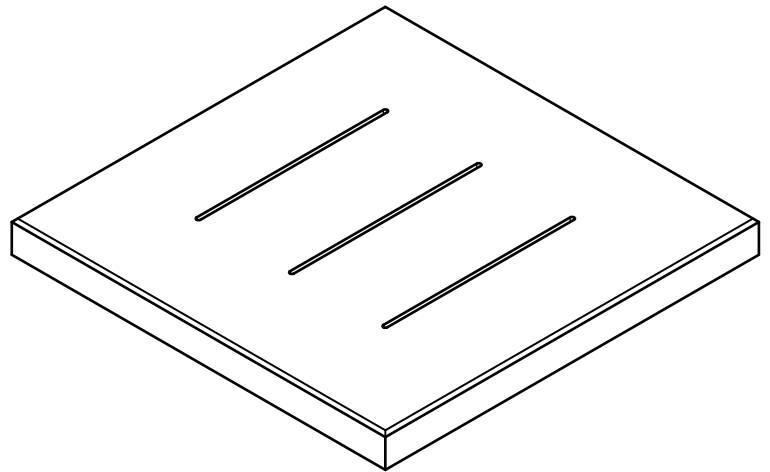

# HANOVER® DRAINAGE PAVER

23<sup>1</sup>/<sub>2</sub>" x 23<sup>1</sup>/<sub>2</sub>" Paver with holes

Please Note: Sizes shown are nominal.  
Products are made to fit metric modules.

**HANOVER®**  
Architectural Products  
5000 Hanover Road, Hanover, PA 17331  
717.637.0500 fax 717.637.7145  
www.hanoverpavers.com

# HANOVER® DRAINAGE PAVER

23<sup>1</sup>/<sub>2</sub>" x 23<sup>1</sup>/<sub>2</sub>" Paver with <sup>1</sup>/<sub>4</sub>" slots

Please Note: Sizes shown are nominal.  
Products are made to fit metric modules.

# HANOVER<sup>®</sup> DRAINAGE PAVER

11<sup>3</sup>/<sub>4</sub>" x 23<sup>1</sup>/<sub>2</sub>" Paver with 1/4" slots

Please Note: Sizes shown are nominal.  
Products are made to fit metric modules.

**HANOVER<sup>®</sup>**