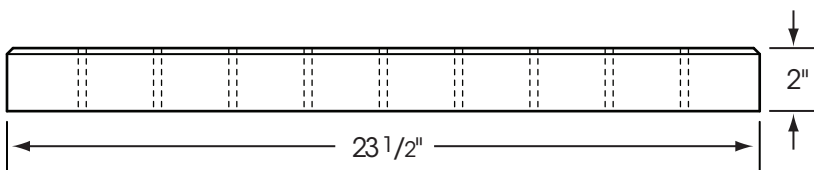

# HANOVER® DRAINAGE PAVER

23<sup>1</sup>/<sub>2</sub>" x 23<sup>1</sup>/<sub>2</sub>" Paver with <sup>1</sup>/<sub>4</sub>" slots

Please Note: Sizes shown are nominal.  
Products are made to fit metric modules.

# HANOVER<sup>®</sup> DRAINAGE PAVER

11<sup>3</sup>/<sub>4</sub>" x 23<sup>1</sup>/<sub>2</sub>" Paver with 1/4" slots

Please Note: Sizes shown are nominal.  
Products are made to fit metric modules.

**HANOVER<sup>®</sup>**