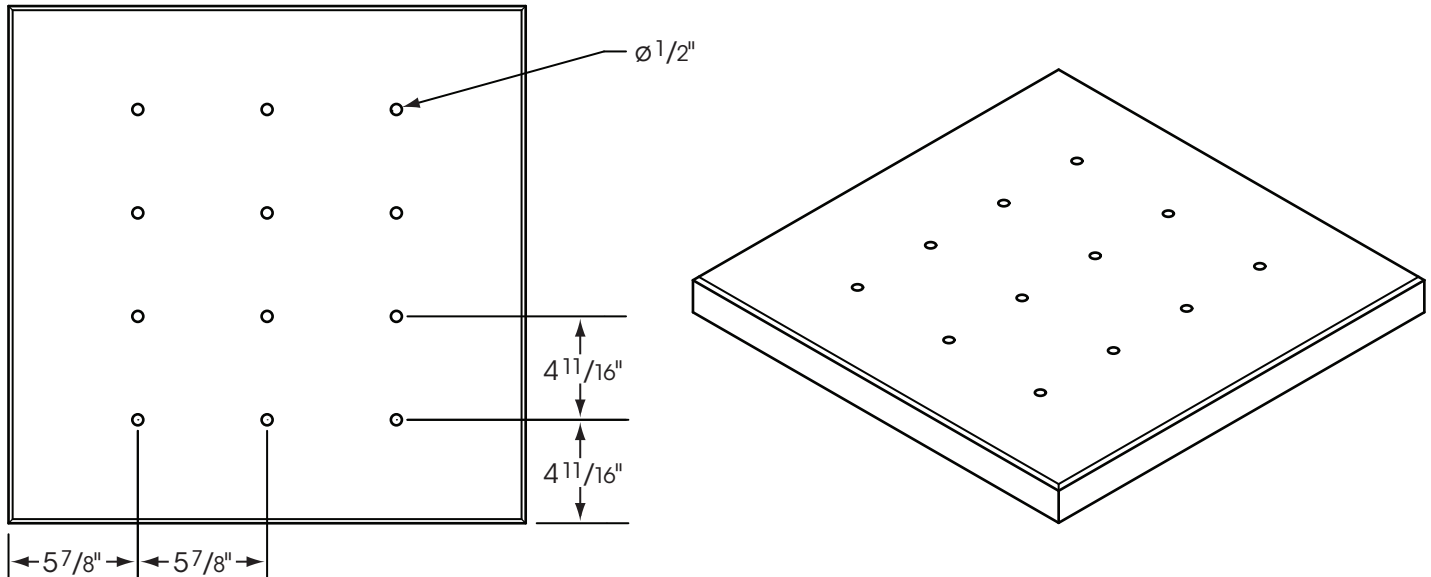

# HANOVER® DRAINAGE PAVER

23<sup>1</sup>/<sub>2</sub>" x 23<sup>1</sup>/<sub>2</sub>" Paver with holes

Please Note: Sizes shown are nominal.  
Products are made to fit metric modules.

**HANOVER®**  
Architectural Products  
5000 Hanover Road, Hanover, PA 17331  
717.637.0500 fax 717.637.7145  
www.hanoverpavers.com

# HANOVER® DRAINAGE PAVER

23<sup>1</sup>/<sub>2</sub>" x 23<sup>1</sup>/<sub>2</sub>" Paver with <sup>1</sup>/<sub>4</sub>" slots

Please Note: Sizes shown are nominal.  
Products are made to fit metric modules.

# HANOVER<sup>®</sup> DRAINAGE PAVER

11<sup>3</sup>/<sub>4</sub>" x 23<sup>1</sup>/<sub>2</sub>" Paver with 1/4" slots

Please Note: Sizes shown are nominal.  
Products are made to fit metric modules.

**HANOVER<sup>®</sup>**