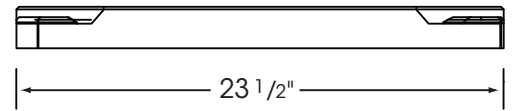

# Hanover® Guardian® Paver

24" x 36" with score

Please Note: Sizes shown are nominal. Products are made to fit metric modules.

**HANOVER**<sup>®</sup>  
Architectural Products  
5000 Hanover Road, Hanover, PA 17331  
717.637.0500 fax 717.637.7145  
www.hanoverpavers.com