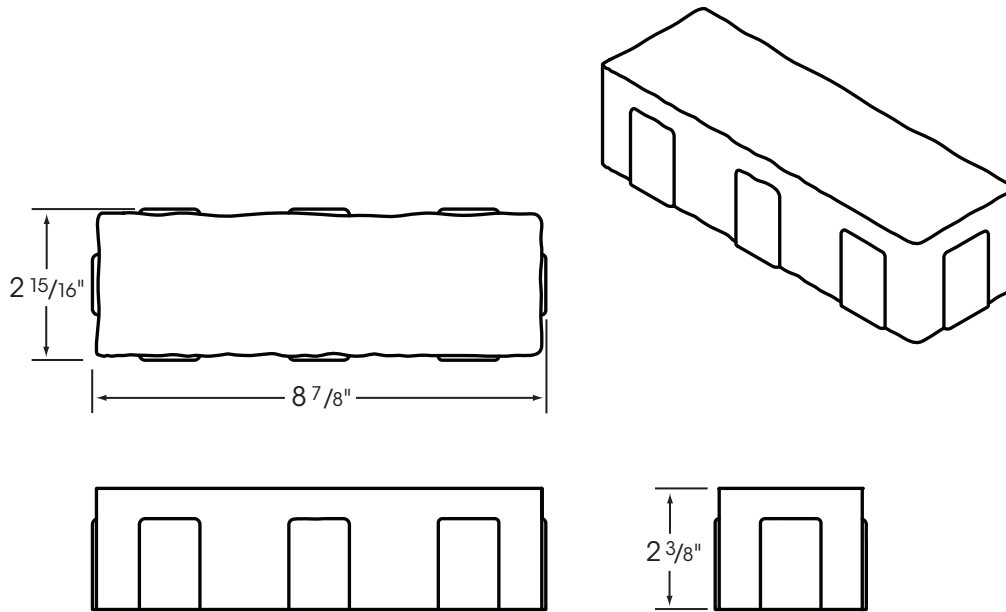

# Olde Hanover® Prest® Brick

3" x 9"

Please Note: Sizes shown are nominal.  
Products are made to fit metric modules.

Basketweave

Running Bond

90° Herringbone

45° Herringbone

The Basketweave and the Running Bond are suggested for pedestrian use only.

The 90° Herringbone and the 45° Herringbone are suggested for low speed, low volume, vehicular traffic.

**HANOVER**®  
Architectural Products  
5000 Hanover Road, Hanover, PA 17331  
717.637.0500 fax 717.637.7145  
www.hanoverpavers.com