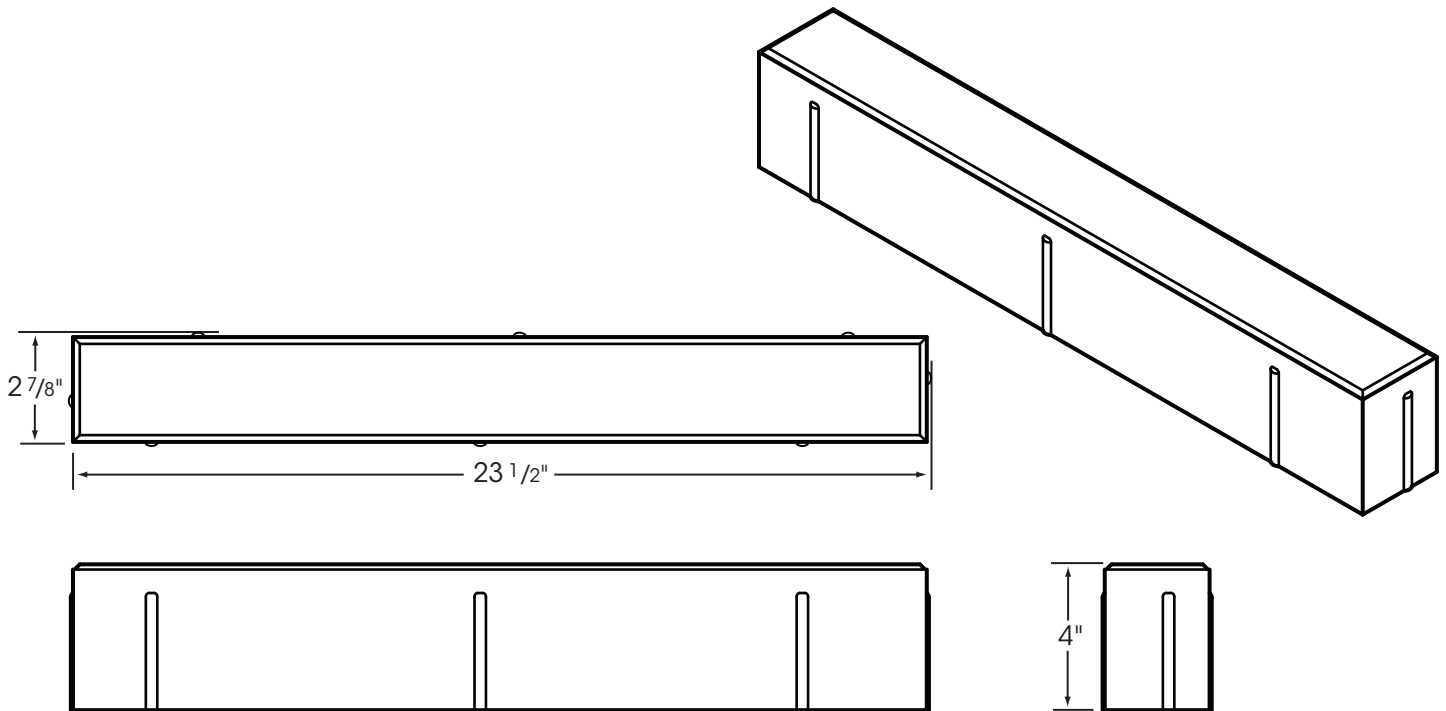

Hanover® PlankStone®

2 7/8" x 23 1/2" x 4"

PlankStone® is also available in 17 5/8" and 8 13/16" lengths.

2 7/8" x 17 5/8" x 4"

2 7/8" x 8 13/16" x 4"

Please Note: Sizes shown are nominal. Products are made to fit metric modules.
Overall dimensions include one spacer.
PlankStone® is suggested for pedestrian use only.