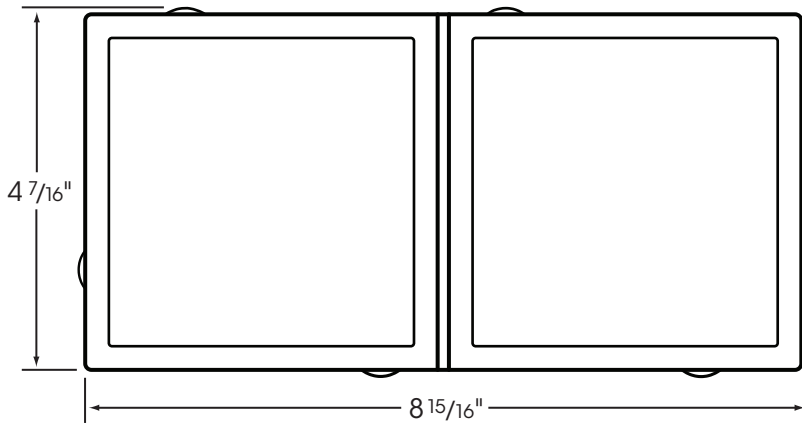

TRADITIONAL® PREST® BRICK

4 1/2" x 9" with Cobble

Please Note: Sizes shown are nominal. Products are made to fit metric modules.
Overall dimensions include one spacer.

HANOVER®
Architectural Products
5000 Hanover Road, Hanover, PA 17331
717.637.0500 fax 717.637.7145
www.hanoverpavers.com