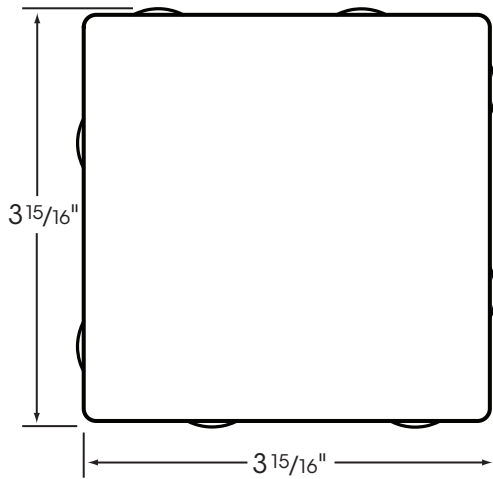

TRADITIONAL[®] PREST[®] BRICK

4" x 4" x 3" with Square Edge

Please Note: Sizes shown are nominal. Products are made to fit metric modules.
Overall dimensions include one spacer.

Stacked Bond

Running Bond

HANOVER[®]
Architectural Products
5000 Hanover Road, Hanover, PA 17331
717.637.0500 fax 717.637.7145
www.hanoverpavers.com