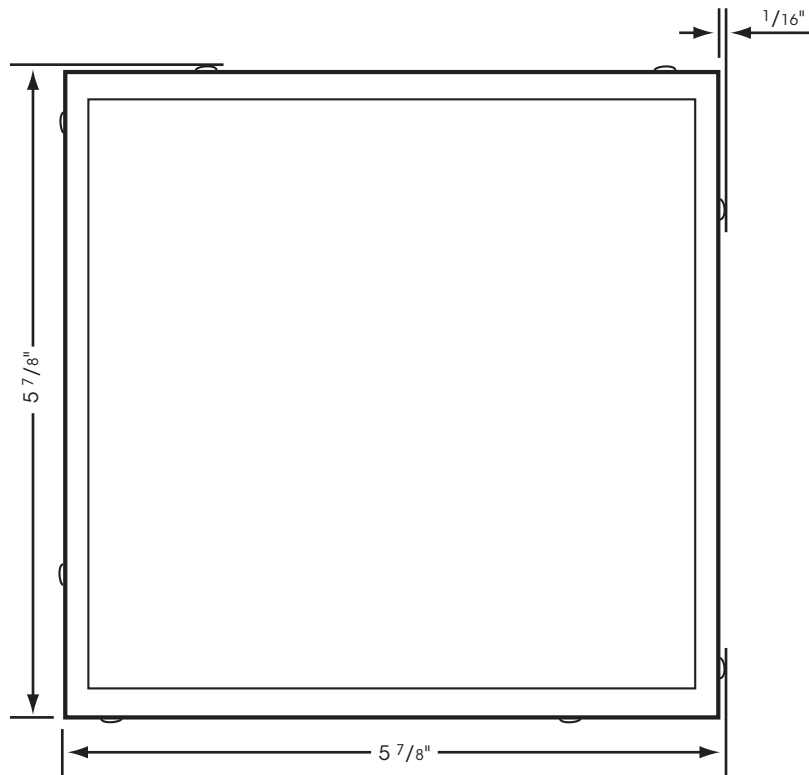

# TRADITIONAL<sup>®</sup> PREST<sup>®</sup> BRICK

6" x 6"  
(approximate)

Please Note: Sizes shown are nominal. Products are made to fit metric modules.  
Overall dimensions include one spacer.

Stacked Bond