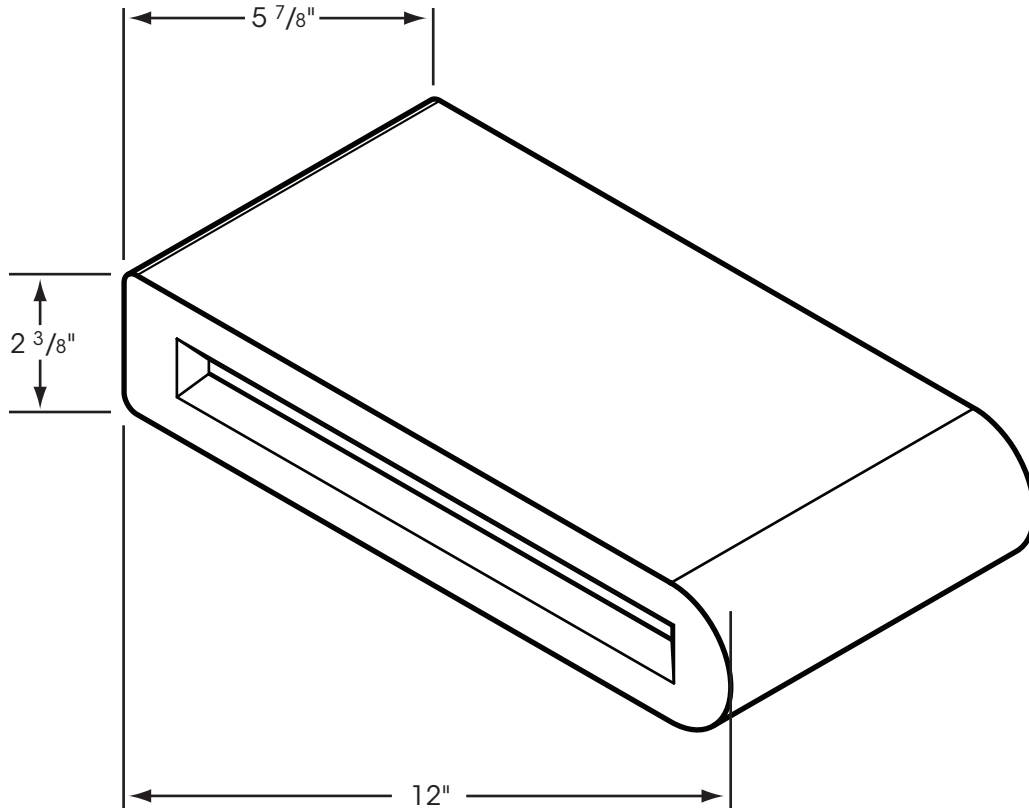

# TRADITIONAL® PREST® BRICK

## 6" x 12" Bullnose Coping

(Imperial Dimensions)

Please Note: Sizes shown are nominal.  
Products are made to fit metric modules.

**HANOVER**<sup>®</sup>  
Architectural Products  
5000 Hanover Road, Hanover, PA 17331  
717.637.0500 fax 717.637.7145  
[www.hanoverpavers.com](http://www.hanoverpavers.com)