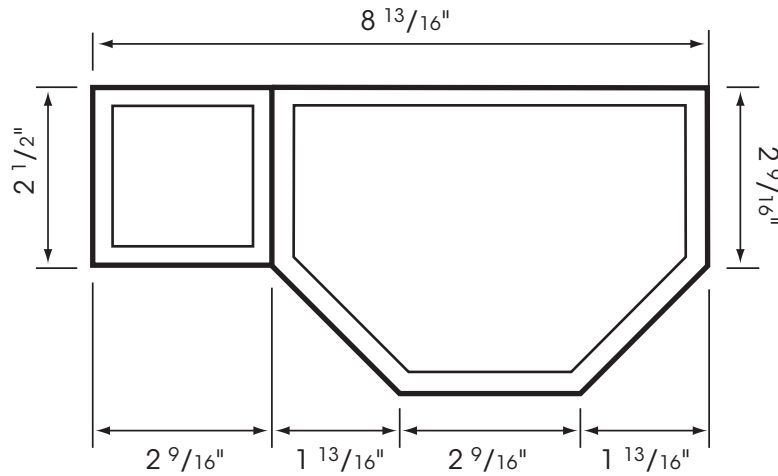

MULTISIDED PREST® BRICK

Patriot® Edger

All corner pieces must be cut on the job site.

Please Note: Sizes shown are nominal. Products are made to fit metric modules.

HANOVER®
Architectural Products
5000 Hanover Road, Hanover, PA 17331
717.637.0500 fax 717.637.7145
www.hanoverpavers.com