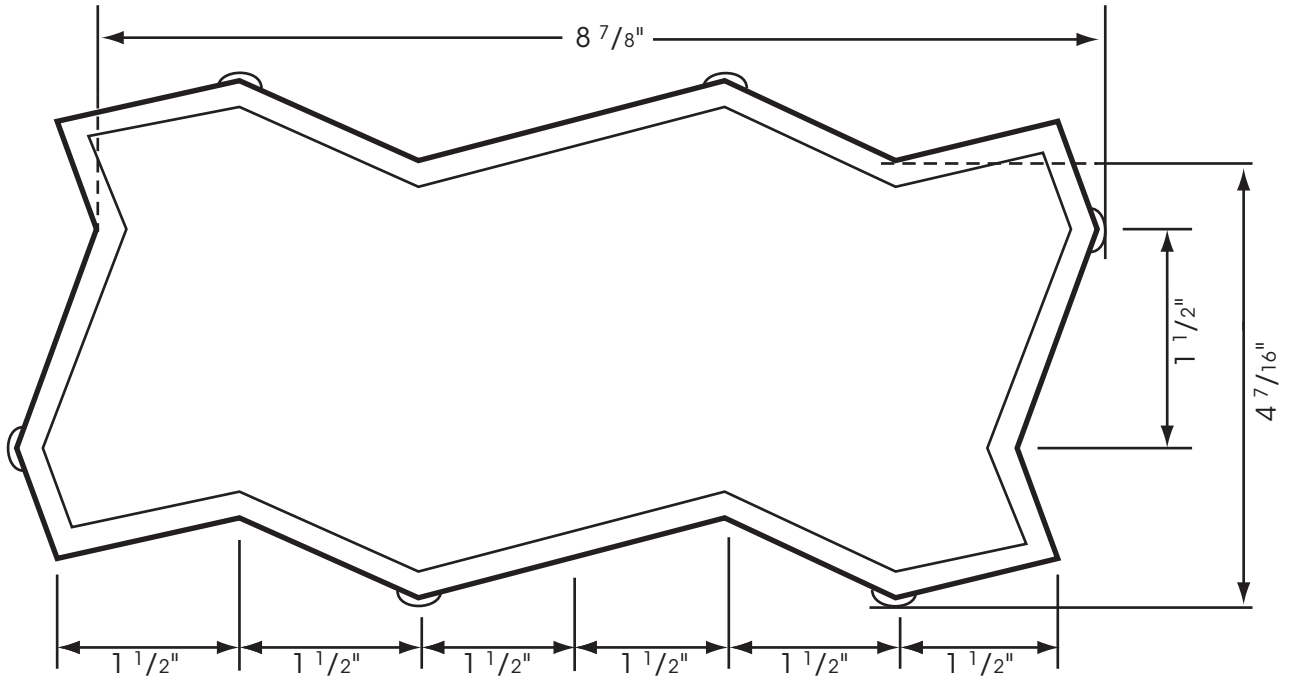

MULTISIDED PREST® BRICK Congressional®

Overall dimensions include one spacer.

Please Note: Sizes shown are nominal. Products are made to fit metric modules.

HANOVER®
Architectural Products
5000 Hanover Road, Hanover, PA 17331
717.637.0500 fax 717.637.7145
www.hanoverpavers.com