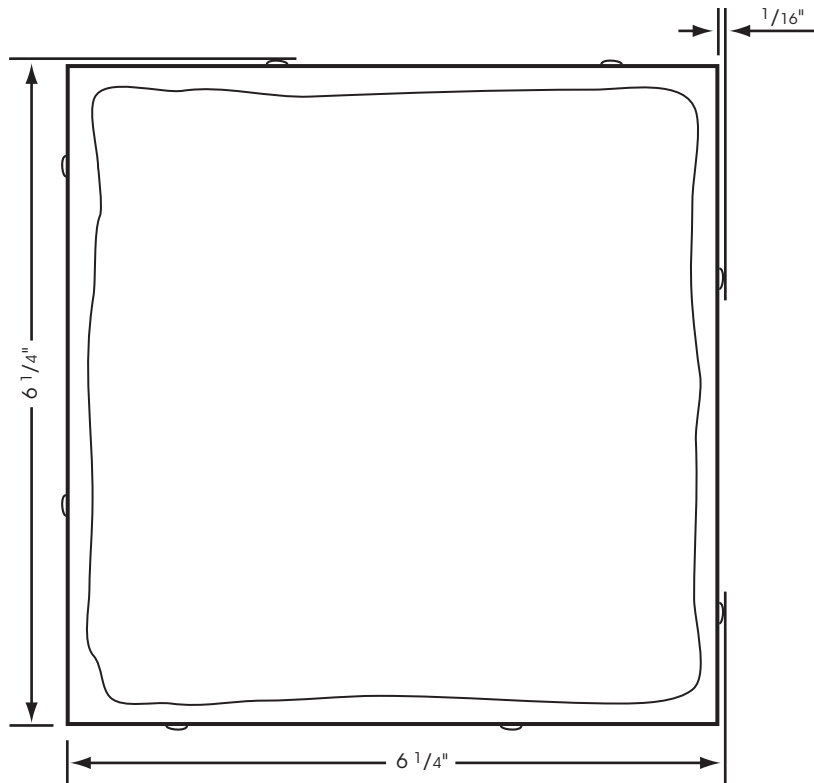

APPIAN[®] BRICK SYSTEM

6" x 6"
(approximate)

Please Note: Sizes shown are nominal. Products are made to fit metric modules.
Overall dimensions include one spacer.

HANOVER[®]
Architectural Products
5000 Hanover Road, Hanover, PA 17331
717.637.0500 fax 717.637.7145
www.hanoverpavers.com