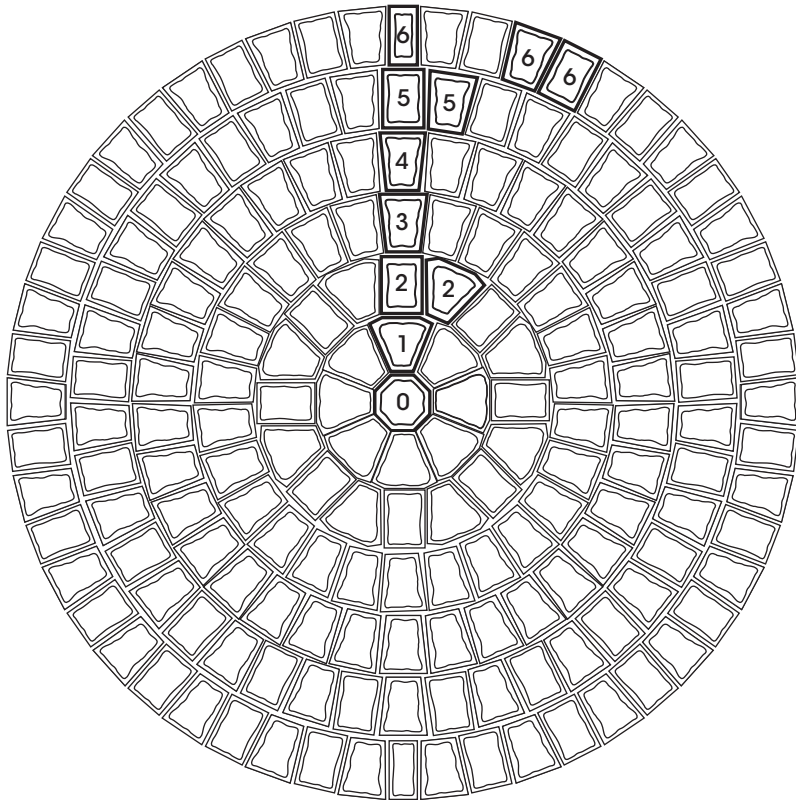

APPIAN® BRICK SYSTEM

Circle

EACH PALLET CONTAINS ONE 11 FOOT DIAMETER CIRCLE OR TWO 8 FOOT CIRCLES.

Circle 0	1	Center Stone	6.3"
Circle 1	8	Small Circle Stones	19.3"
Circle 2	8	Small Circle Stones	31.8"
	8	Three Quarter Stones	
Circle 3	26	Large Circle Stones	44.6"
Circle 4	34	Large Circle Stones	57.4"
Circle 5	21	Large Circle Stones	70.1"
	21	Three Quarter Stones	
Circle 6	26	Large Circle Stones	82.9"
	24	Three Quarter Stones	
	2	Half Stones	
Circle 7	30	Large Circle Stones	95.6"
	30	Three Quarter Stones	

Circle 7 completes an 8' circle.

Circle 8	34	Large Circle Stones	108.4"
	33	Three Quarter Stones	
	1	Half Stone	
Circle 9	38	Large Circle Stones	120.7"
	38	Three Quarter Stones	
Circle 10	54	Large Circle Stones	133.5"
	28	Three Quarter Stones	

Circle 10 completes an 11' circle.

An 11' circle will require rotating of the Large Circle Stones as the 3/4 Stones are limited. It is normal to have some extra pieces left when forming the Appian® Circle. With either the 11' or 8' circle, extra brick may still be left over.

The Appian® Circle has been designed to maintain close joints and has little waste. Each pallet contains one 11 foot diameter circle or two 8 foot circles.

The Appian® Mixed, shown above, or 6" x 6" bricks can be worked around the circles to complete the project.